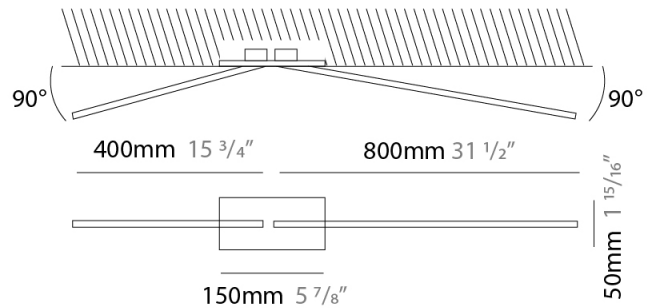

GENERAL

Series: Spillo
 Subseries: Spillo 2 Rod
 Brand: Icone
 Division: Design
 Mounting Type: Recessed
 Mounting Location: Ceiling
 Subcategory: Ambient

PHYSICAL

Shape: Rectangle
 Length (mm): 50
 Length (in): 1 ¹⁵/₁₆
 Width (mm): 600
 Width (in): 23 ⁵/₆
 Height (mm): 400
 Height (in): 15 ³/₄
 Light Distribution: Adjustable
 Fixture Finish: WHI / BLK / CHR / BGD
 Fixture Material: Brass

GENERAL

Series: Spillo
 Subseries: Spillo 2 Rod
 Brand: Icone
 Division: Design
 Mounting Type: Recessed
 Mounting Location: Ceiling
 Subcategory: Ambient

PHYSICAL

Shape: Rectangle
 Length (mm): 50
 Length (in): 1 ¹⁵/₁₆
 Width (mm): 1200
 Width (in): 47 ¹/₄
 Height (mm): 800
 Height (in): 31 ¹/₂
 Light Distribution: Adjustable
 Fixture Finish: WHI / BLK / CHR / BGD
 Fixture Material: Brass

LED

Color Temperature (°K): 2700 / 3000
 Nominal Lumen (lm): 1320
 CRI: >90 CRI
 Lamp Life (hrs): 50000

OPTICAL

Adjustability: Tilt 90°

RATINGS AND CERTIFICATIONS

Certified By: Certified for North American Standards
 IP rating: IP20