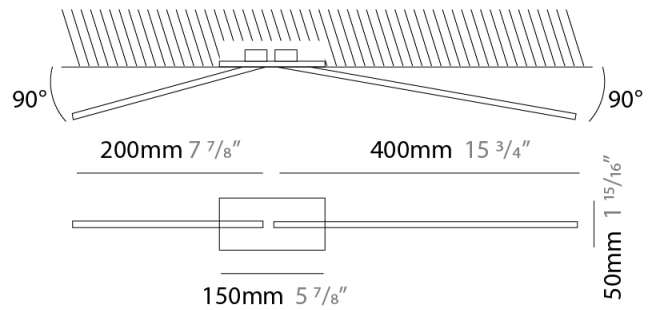

GENERAL

Series: Spillo
 Subseries: Spillo 2 Rod
 Brand: Icone
 Division: Design
 Mounting Type: Recessed
 Mounting Location: Ceiling
 Subcategory: Ambient

PHYSICAL

Shape: Rectangle
 Length (mm): 50
 Length (in): 1 ¹⁵/₁₆
 Width (mm): 600
 Width (in): 23 ⁵/₆
 Height (mm): 400
 Height (in): 15 ³/₄
 Light Distribution: Adjustable
 Fixture Finish: WHI / BLK / CHR / BGD
 Fixture Material: Brass

LED

Color Temperature (°K): 2700 / 3000
 Nominal Lumen (lm): 660
 CRI: >90 CRI
 Lamp Life (hrs): 50000

OPTICAL

Adjustability: Tilt 90°

RATINGS AND CERTIFICATIONS

Certified By: Certified for North American Standards
 IP rating: IP20

GENERAL

Series: Spillo
 Subseries: Spillo 2 Rod
 Brand: Icone
 Division: Design
 Mounting Type: Recessed
 Mounting Location: Ceiling
 Subcategory: Ambient

PHYSICAL

Shape: Rectangle
 Length (mm): 50
 Length (in): 1 ¹⁵/₁₆
 Width (mm): 1200
 Width (in): 47 ¹/₄
 Height (mm): 800
 Height (in): 31 ¹/₂
 Light Distribution: Adjustable
 Fixture Finish: WHI / BLK / CHR / BGD
 Fixture Material: Brass